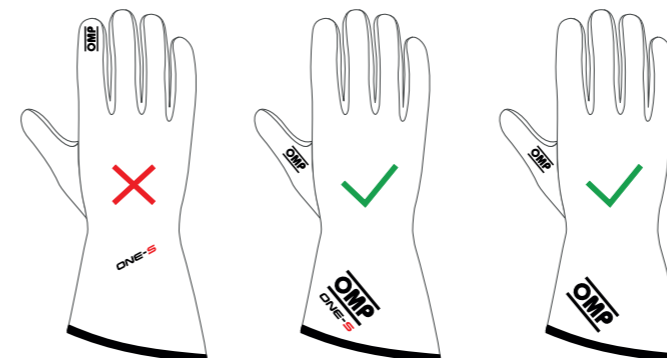

2 OMP LOGO AND MODEL

ON THE LEFT, LOGOS' POSITION AS STANDARD PRODUCT

If the OMP logo is removed from index finger (standard position) it will be alternatively placed on thumb.

The **single glove** always must have **2 OMP logos**:

- on the finger (index/thumb)
- on the back (as shown on the left)

In case of personal graphic or logos that interferes with central OMP logo, this must be moved on the lower part (the gloves' model is optional)